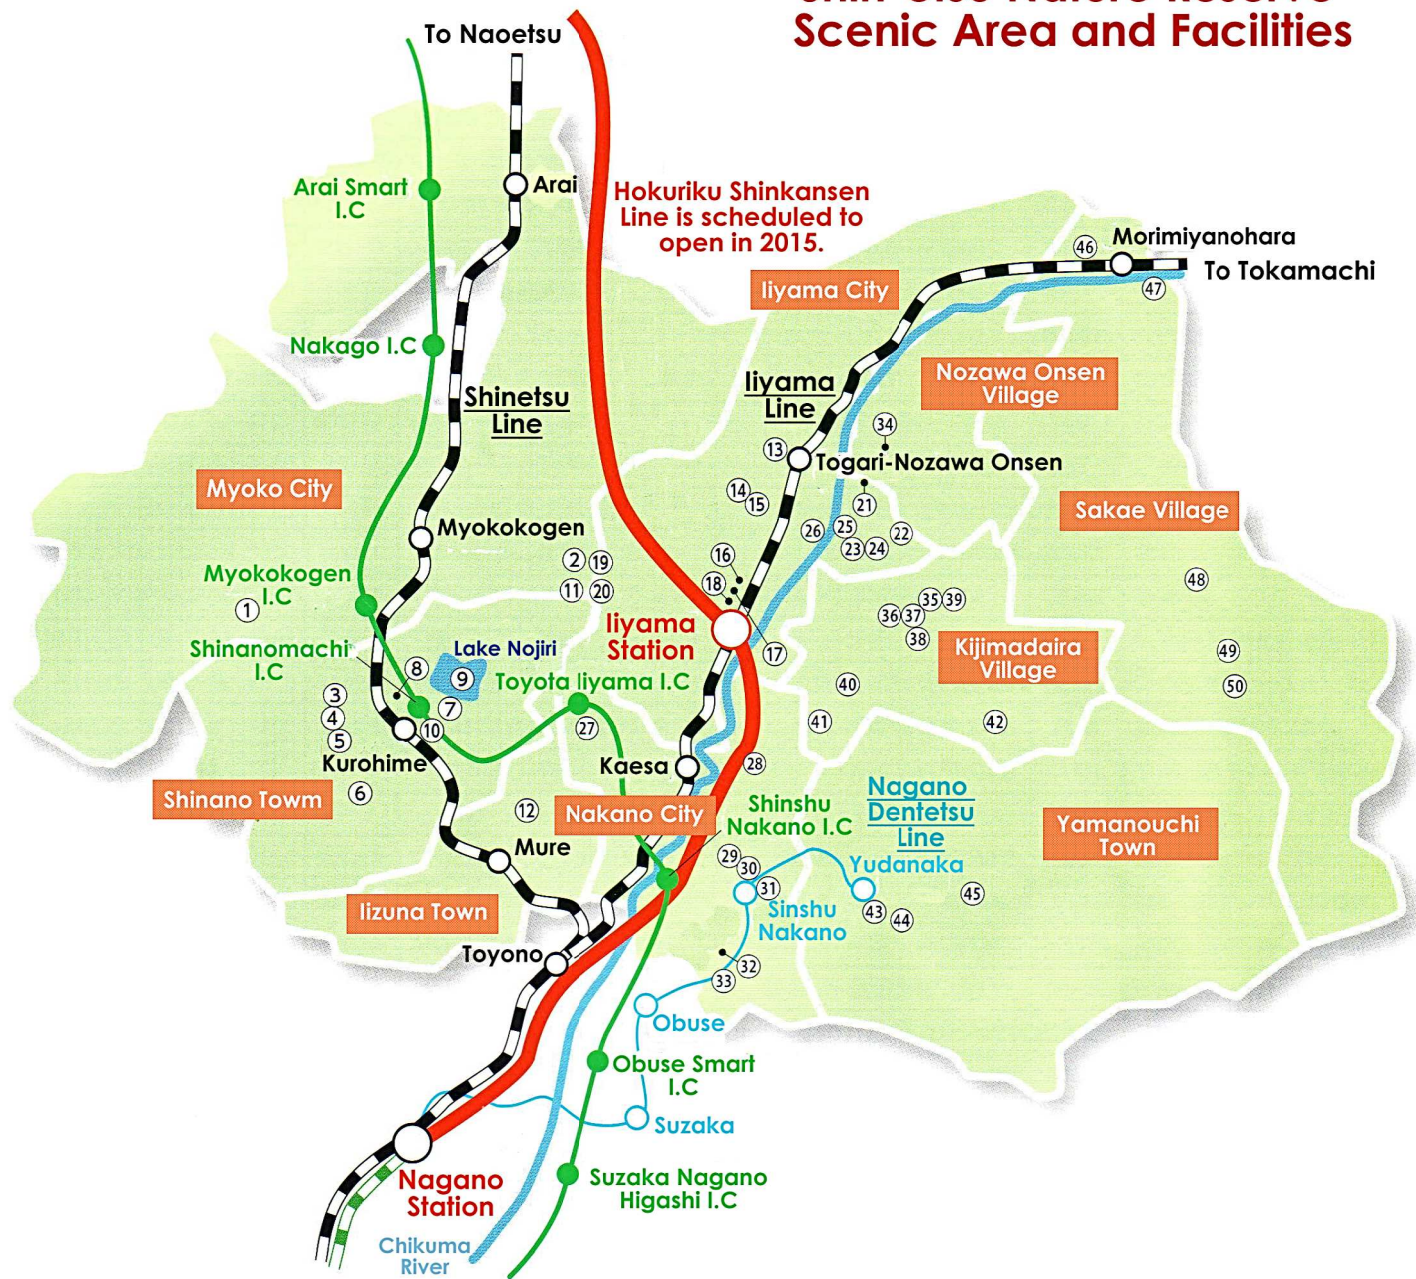

Distance from Pension Ringo Jam to Shin-etsu Nature Reserve Scenic Area and Facilities

Scenic Area & Facilities	Distance from P. Ringo Jam
① Naena-taki Falls	25 km
② Numanohara Wetlands	3 km
③ Kurohime Kogen	23 km
④ Kurohime Fairy Tale Museum	23 km
⑤ Ojika-ike Pond	26 km
⑥ Kurohime Medial Herb Tea Co., Ltd.	22 km
⑦ Morokoshi Pathway	18 km
⑧ Road Station Shinano	18 km
⑨ Lake Nojiri	15 km
⑩ Issa Memorial Museum	20 km
⑪ Tangram Lavender Park	6 km
⑫ St. Cousair Winery	20 km
⑬ Kogen-in Temple	20 km
⑭ Haragusuri Spring Water	21 km
⑮ Shinanodaira (Kamakura no sato)	15 km
⑯ Takahashi Mayumi Doll Museum	11 km
⑰ Iiyama Temple Town	11 km

Scenic Area & Facilities	Distance from P. Ringo Jam
⑱ Iiyama Traditional Industry Hall	10 km
⑲ Lake Nozomi	3 km
⑳ Madarao Kogen	0 km
㉑ Bunka Hokuryukan	21 km
㉒ Kosuge Shrine	24 km
㉓ Fukushima Rice Terraces	21 km
㉔ Amida-do Hall	20 km
㉕ Iiyama City Nanohana Park	19 km
㉖ Road St. Hana no eki Chikumagawa	13 km
㉗ Takano Tatsuyuki Memorial Hall	12 km
㉘ Kokugon-ji Temple	20 km
㉙ Shinshu Nakano Iki-ikikan	22 km
㉚ Ippongi Rose Park	22 km
㉛ Nakano Historical Walk	23 km
㉜ Mushroom Factory	20 km
㉝ Nakayama Sinpei Memorial Museum	25 km
㉞ Nozawa Onsen	22 km
㉟ Maguse Onsen Bokyo no yu	24 km

Scenic Area & Facilities	Distance from P. Ringo Jam
㊿ Touden-ji Temple	18 km
㊿ Ryuko-ji Spring Water	20 km
㊿ Uchiyama Washi workshop Studio	20 km
㊿ Old folk house - Sato no ie	24 km
㊿ Taru-taki Falls	18 km
㊿ Yamabikono-oka Park	23 km
㊿ Kayanotaira Park	34 km
㊿ Yudanaka Onsen	28 km
㊿ Shibu Onsen	29 km
㊿ Jigokudani Monkey Park	32 km
㊿ Yamaji Tomoe Etegami Museum	
㊿ Kokusai Etegami Time capsule Museum	47 km
㊿ Road Station Shinetsu Sakae	48 km
㊿ Koakasawa Onsen	67 km
㊿ Ama-ike Pond	71 km
㊿ Kiriake Onsen	60 km